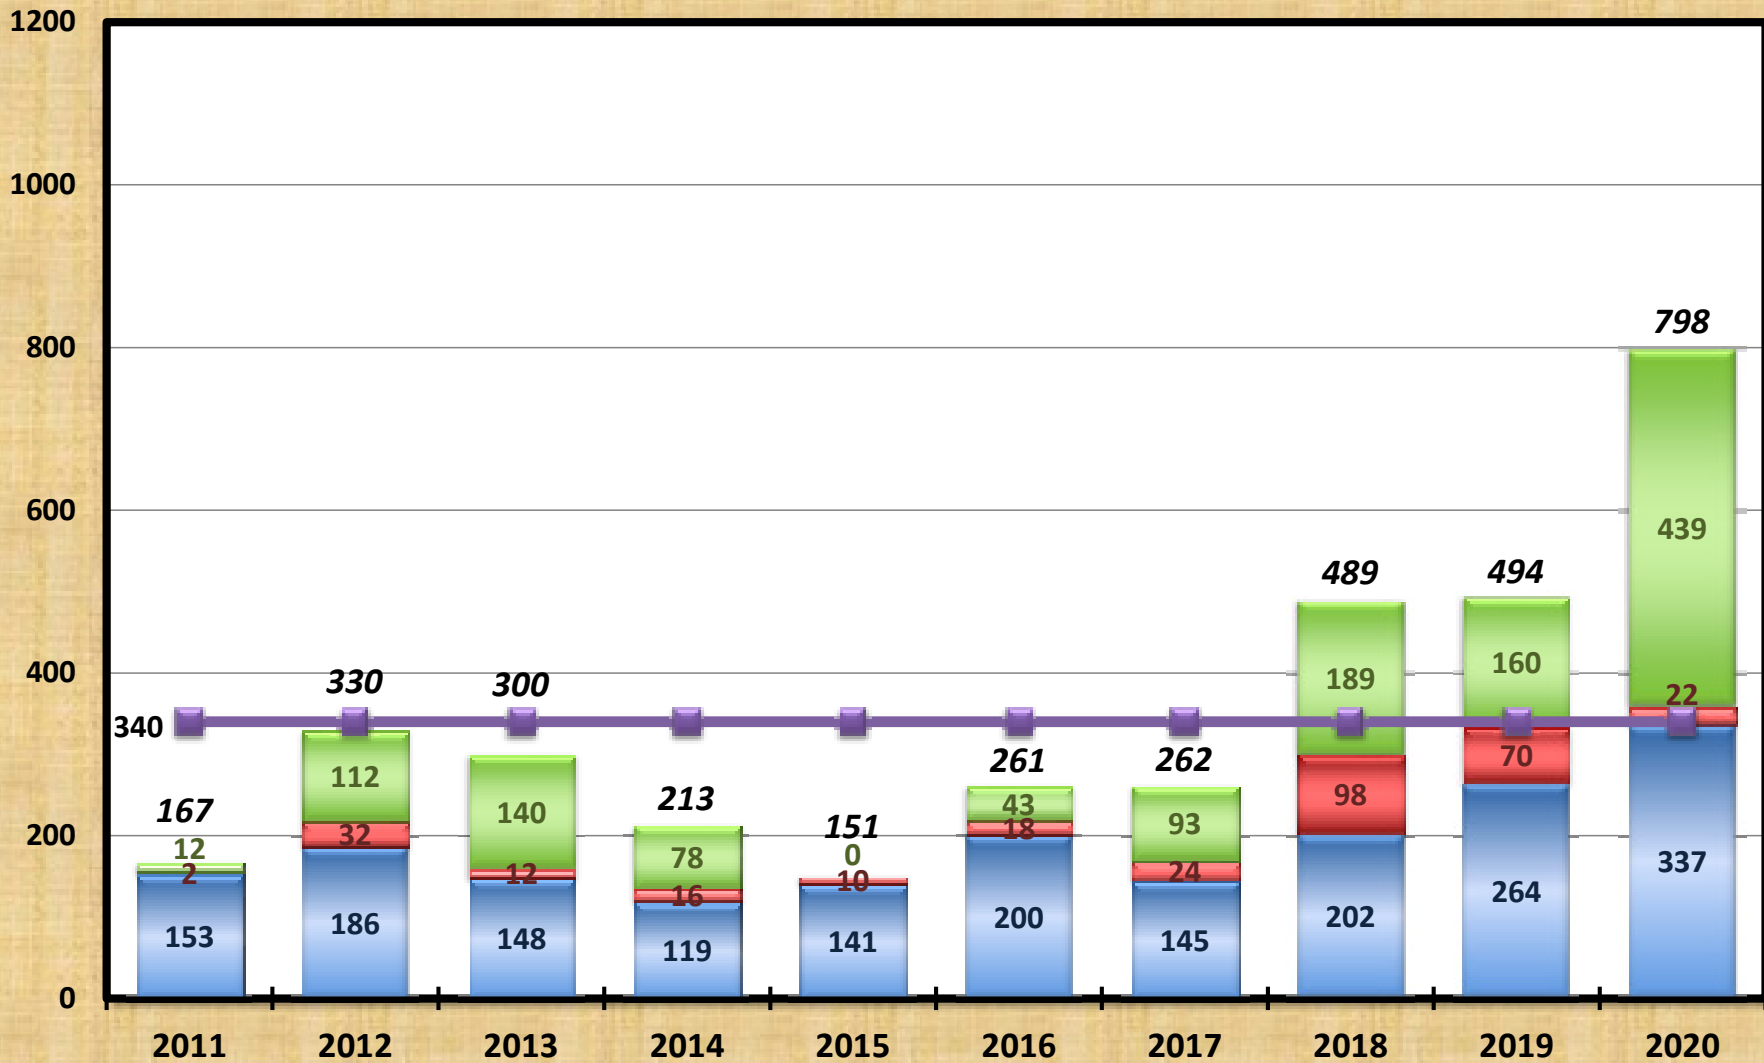

# ANNUAL RESIDENTIAL BUILDING PERMITS

## CITY OF CONWAY

Single Family Duplex Multi Family Average Demand (340)

Data Source: City of Conway, U.S Census Bureau